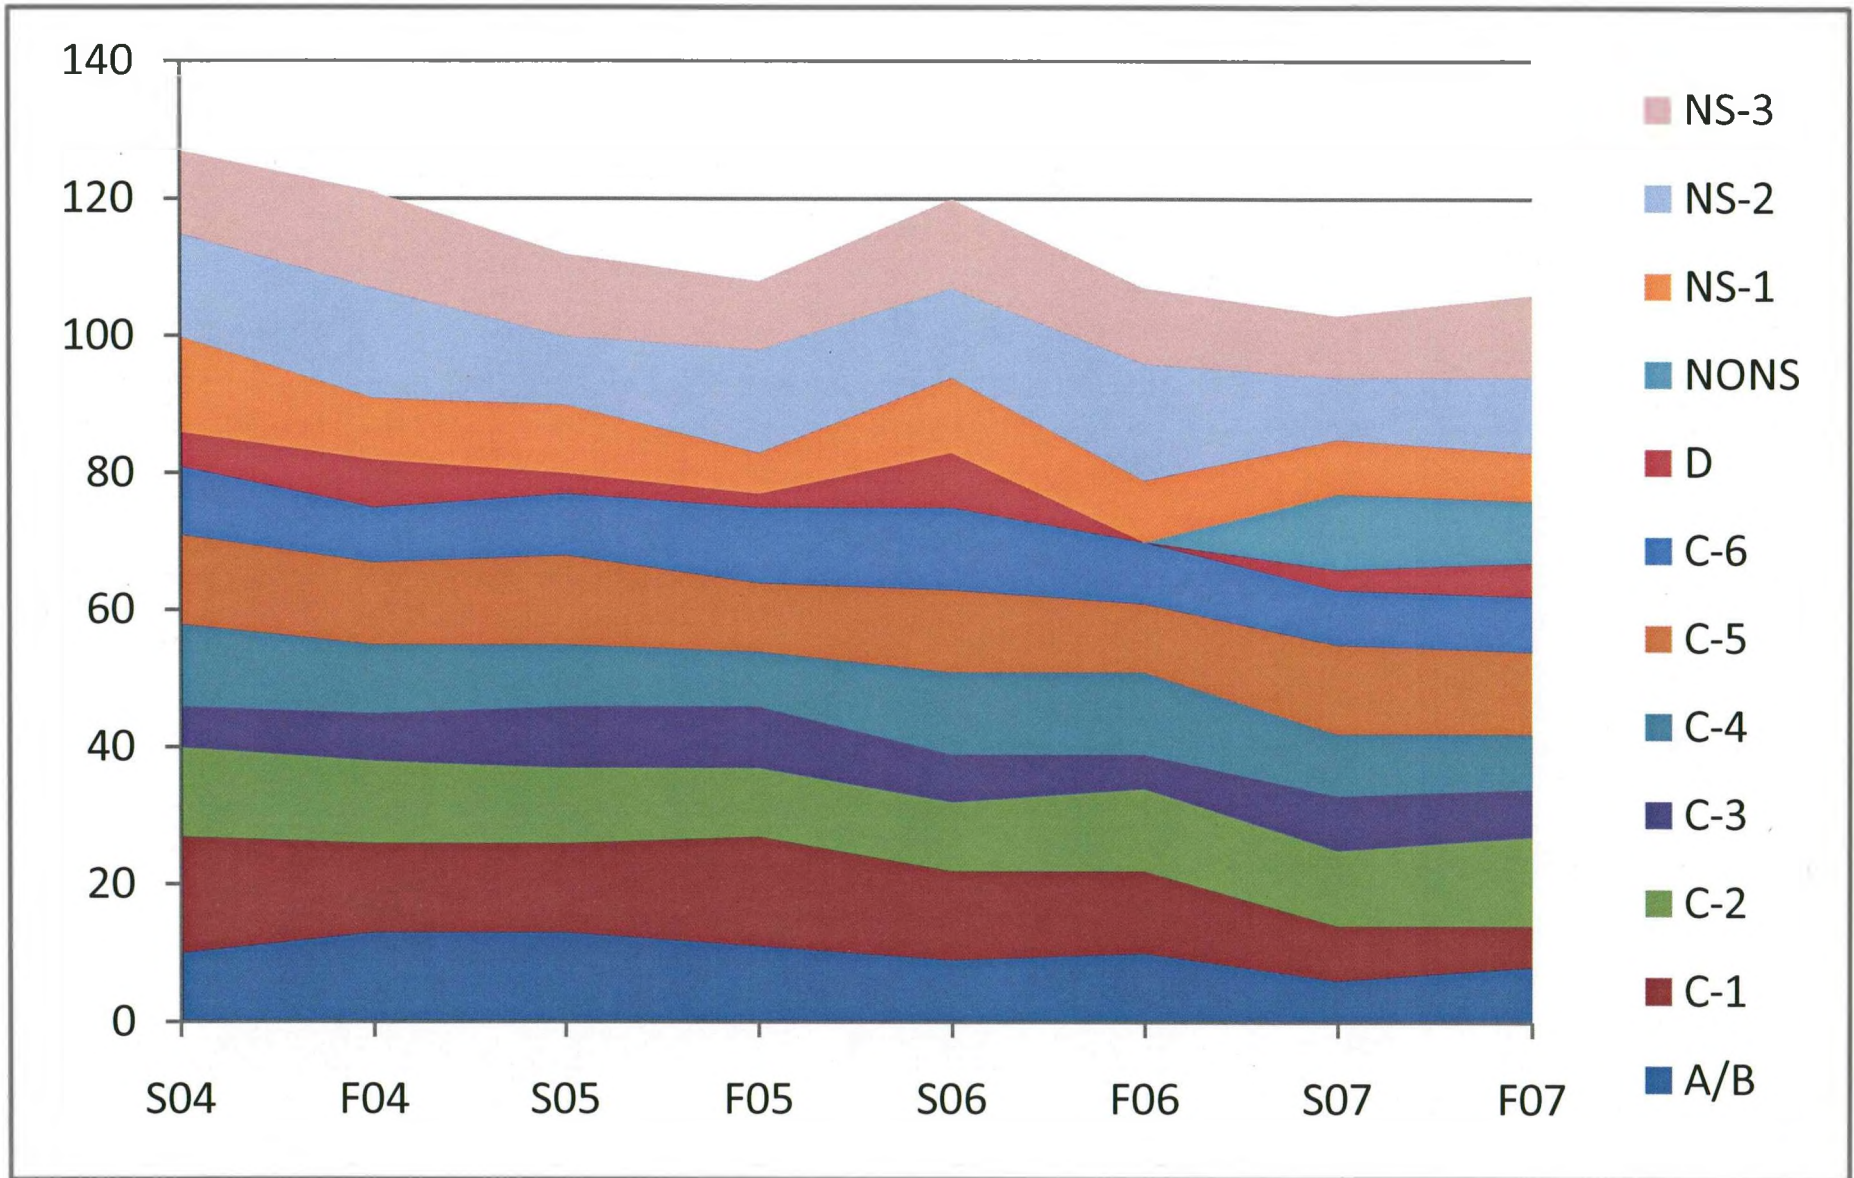

Entries by Class  
2004 -2007

**OFF SOUNDINGS CLUB**

Race Entry Data

2004 -- 2007

Class	S04			F04			S05			F05			S06			F06			S07			F07		
	Net	Entries	DNC	Net	Entries	DNC	Net	Entries	DNC	Net	Entries	DNC	Net	Entries	DNC	Net	Entries	DNC	Net	Entries	DNC	Net	Entries	DNC
A/B	10	14	1	13	13		13	11		11	9		9	10		10	7	1	6	9		8	9	1
C-1	17	13		13	15	2	13	16		16	13		13	12		12	8		8	7		6	7	1
C-2	13	14	2	12	12	1	11	12	2	10	10		10	13	1	12	12	1	11	13		13	13	
C-3	6	7		7	9		9	10	1	9	8	1	7	6	1	5	8		8	8		7	8	1
C-4	12	11	1	10	9		9	8		8	12		12	12		12	10	1	9	8		8	8	
C-5	13	13	1	12	14	1	13	11	1	10	12		12	10		10	13		13	12		12	12	
C-6	10	9	1	8	10	1	9	12	1	11	12		12	9		9	8		8	10		8	10	2
D	5	7		7	4	1	3	6	4	2	8		8	3	3	0	4	1	3	5		5	5	
J	8	7		7	7		7			0			0			0			0			0		0
M	0			0	5		5			0			0			0			0			0		0
NONS																	18	7	11	9		9		9
NS-1	14	11	2	9	12	2	10	8	2	6	11		11	9		9	9	1	8	8		7	8	1
NS-2	15	17	1	16	12	2	10	16	1	15	13		13	17		17	11	2	9	12		11	12	1
NS-3	12	14		14	12		12	10		10	13		13	11		11	11	2	9	12		12	12	
Total	135	137	9	128	134	10	124	120	12	108	121	1	120	112	5	107	119	16	103	113	7	106	113	7
Spinnaker	94	95	6	89	98	6	92	86	9	77	84	1	83	75	5	70	70	4	66	72	5	67	72	5
NS	41	42	3	39	36	4	32	34	3	31	37	0	37	37	0	37	49	12	37	41	2	39	41	2
NS%	30			30			26			29			31			35			36			37		
Guests/S	14			15			8			9			7			12			8			14		
Guests/NS	5			7			6			4			2			6			17			9		
D 2				3			1			2			4			4			1			2		
NONS																		15				7		
Total Guests	19			22			14			13			9			18			25			23		
Guest%	14			17			11			12			8			17			24			22		

DNCs are adjusted out of the entry numbers as those entries were essentially withdrawn.

Class D & NONS guests are included in the NS Guests total & listed separately for information only.

Class J and Class M participation is moved into Classes C-2 and C-1 respectively as that is where the remnants have ended up.

Spinnaker Non-Spinnaker  
2004 - 2007

Entries by Class  
2004 - 2007

Guest Class Selection  
2004 - 2007

Guest Participation  
2004 - 2007