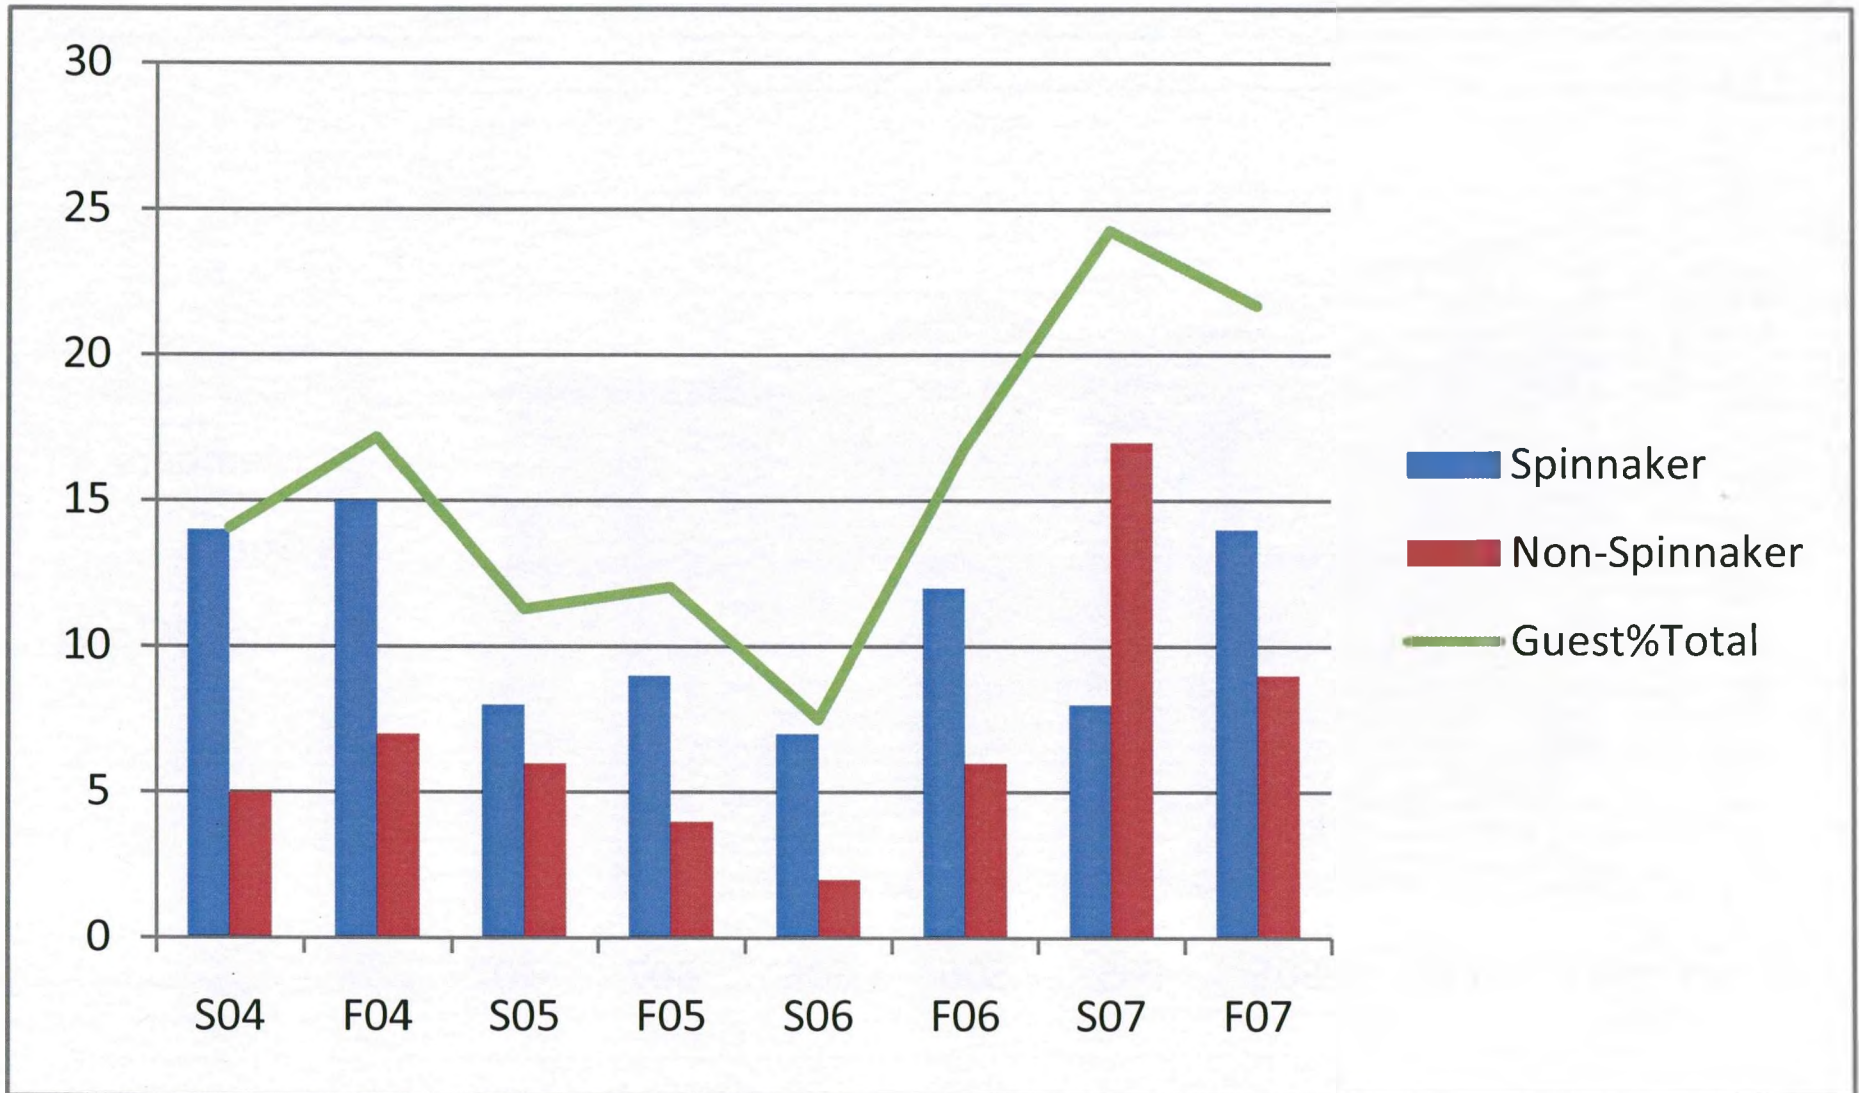

Entries by Class  
2004 -2007

**OFF SOUNDINGS CLUB**

Race Entry Data

2004 -- 2007

Class	S04			F04			S05			F05			S06			F06			S07			F07		
	Net	Entries	DNC	Net	Entries	DNC	Net	Entries	DNC	Net	Entries	DNC	Net	Entries	DNC	Net	Entries	DNC	Net	Entries	DNC	Net	Entries	DNC
A/B	10	14	1	13	13		13	11		11	9		9	10		10	7	1	6	9		8	9	1
C-1	17	13		13	15	2	13	16		16	13		13	12		12	8		8	7		6	7	1
C-2	13	14	2	12	12	1	11	12	2	10	10		10	13	1	12	12	1	11	13		13	13	
C-3	6	7		7	9		9	10	1	9	8	1	7	6	1	5	8		8	8		7	8	1
C-4	12	11	1	10	9		9	8		8	12		12	12		12	10	1	9	8		8	8	
C-5	13	13	1	12	14	1	13	11	1	10	12		12	10		10	13		13	12		12	12	
C-6	10	9	1	8	10	1	9	12	1	11	12		12	9		9	8		8	10		8	10	2
D	5	7		7	4	1	3	6	4	2	8		8	3	3	0	4	1	3	5		5	5	
J	8	7		7	7		7			0			0			0			0			0		0
M	0			0	5		5			0			0			0			0			0		0
NONS																	18	7	11	9		9		9
NS-1	14	11	2	9	12	2	10	8	2	6	11		11	9		9	9	1	8	8		7	8	1
NS-2	15	17	1	16	12	2	10	16	1	15	13		13	17		17	11	2	9	12		11	12	1
NS-3	12	14		14	12		12	10		10	13		13	11		11	11	2	9	12		12	12	
Total	135	137	9	128	134	10	124	120	12	108	121	1	120	112	5	107	119	16	103	113	7	106	113	7
Spinnaker	94	95	6	89	98	6	92	86	9	77	84	1	83	75	5	70	70	4	66	72	5	67	72	5
NS	41	42	3	39	36	4	32	34	3	31	37	0	37	37	0	37	49	12	37	41	2	39	41	2
NS%	30			30			26			29			31			35			36			37		
Guests/S	14			15			8			9			7			12			8			14		
Guests/NS	5			7			6			4			2			6			17			9		
D 2				3			1			2			4			4			1			2		
NONS																		15				7		
Total Guests	19			22			14			13			9			18			25			23		
Guest%	14			17			11			12			8			17			24			22		

DNCs are adjusted out of the entry numbers as those entries were essentially withdrawn.

Class D & NONS guests are included in the NS Guests total & listed separately for information only.

Class J and Class M participation is moved into Classes C-2 and C-1 respectively as that is where the remnants have ended up.

Spinnaker Non-Spinnaker  
2004 - 2007

Entries by Class  
2004 - 2007

Guest Class Selection  
2004 - 2007

Guest Participation  
2004 - 2007