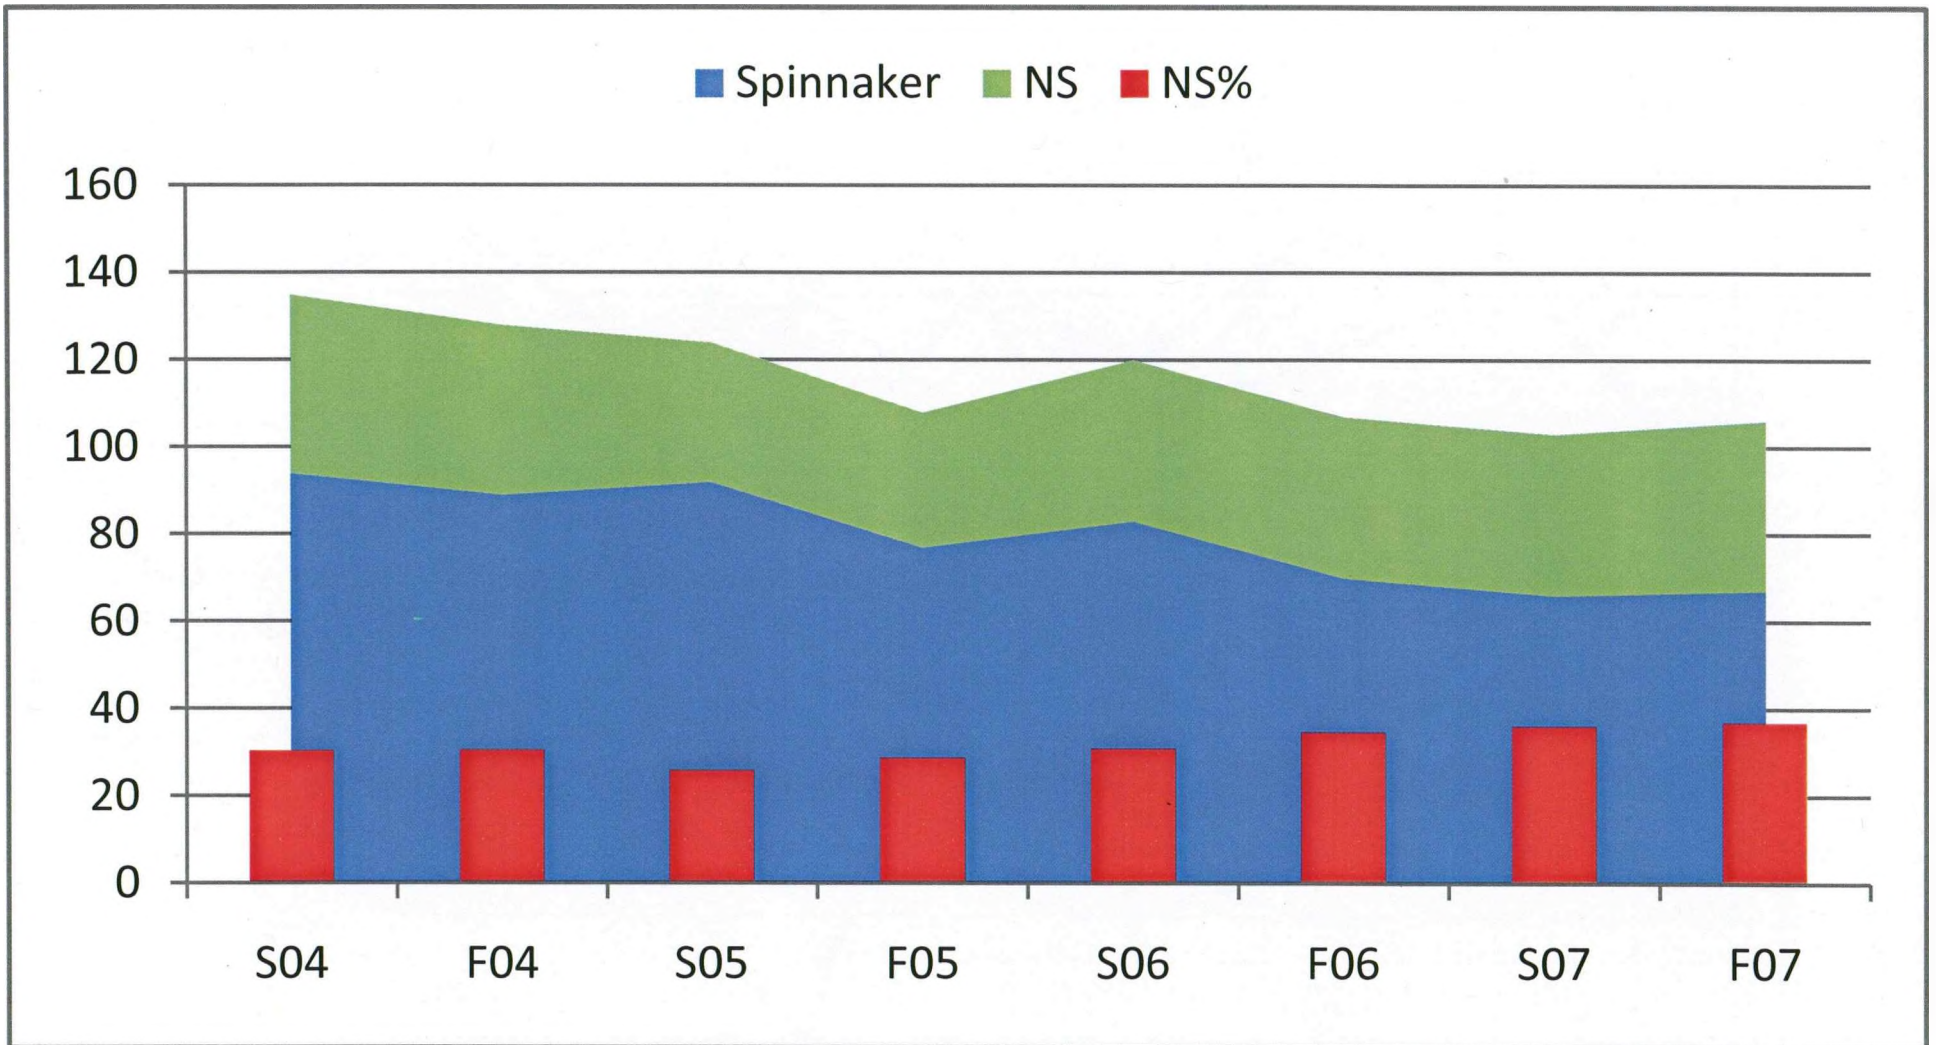

OFF SOUNDINGS CLUB

Race Entry Data

2004 -- 2007

Class	S04			F04			S05			F05			S06			F06			S07			F07		
	Net	Entries	DNC	Net	Entries	DNC	Net	Entries	DNC	Net	Entries	DNC	Net	Entries	DNC	Net	Entries	DNC	Net	Entries	DNC	Net	Entries	DNC
A/B	10	14	1	13	13		13	11		11	9		9	10		10	7	1	6	9		8	9	1
C-1	17	13		13	15	2	13	16		16	13		13	12		12	8		8	7		6	7	1
C-2	13	14	2	12	12	1	11	12	2	10	10		10	13	1	12	12	1	11	13		13	13	
C-3	6	7		7	9		9	10	1	9	8	1	7	6	1	5	8		8	8		7	8	1
C-4	12	11	1	10	9		9	8		8	12		12	12		12	10	1	9	8		8	8	
C-5	13	13	1	12	14	1	13	11	1	10	12		12	10		10	13		13	12		12	12	
C-6	10	9	1	8	10	1	9	12	1	11	12		12	9		9	8		8	10		8	10	2
D	5	7		7	4	1	3	6	4	2	8		8	3	3	0	4	1	3	5		5	5	
J	8	7		7	7		7			0			0			0			0			0		0
M	0			0	5		5			0			0			0			0			0		0
NONS																	18	7	11	9		9		9
NS-1	14	11	2	9	12	2	10	8	2	6	11		11	9		9	9	1	8	8		7	8	1
NS-2	15	17	1	16	12	2	10	16	1	15	13		13	17		17	11	2	9	12		11	12	1
NS-3	12	14		14	12		12	10		10	13		13	11		11	11	2	9	12		12	12	
Total	135	137	9	128	134	10	124	120	12	108	121	1	120	112	5	107	119	16	103	113	7	106	113	7
Spinnaker	94	95	6	89	98	6	92	86	9	77	84	1	83	75	5	70	70	4	66	72	5	67	72	5
NS	41	42	3	39	36	4	32	34	3	31	37	0	37	37	0	37	49	12	37	41	2	39	41	2
NS%	30			30			26			29			31			35			36			37		
Guests/S	14			15			8			9			7			12			8			14		
Guests/NS	5			7			6			4			2			6			17			9		
D 2				3			1			2			4			4			1			2		
NONS																		15				7		
Total Guests	19			22			14			13			9			18			25			23		
Guest%	14			17			11			12			8			17			24			22		

DNCs are adjusted out of the entry numbers as those entries were essentially withdrawn.

Class D & NONS guests are included in the NS Guests total & listed separately for information only.

Class J and Class M participation is moved into Classes C-2 and C-1 respectively as that is where the remnants have ended up.

Spinnaker Non-Spinnaker
2004 - 2007