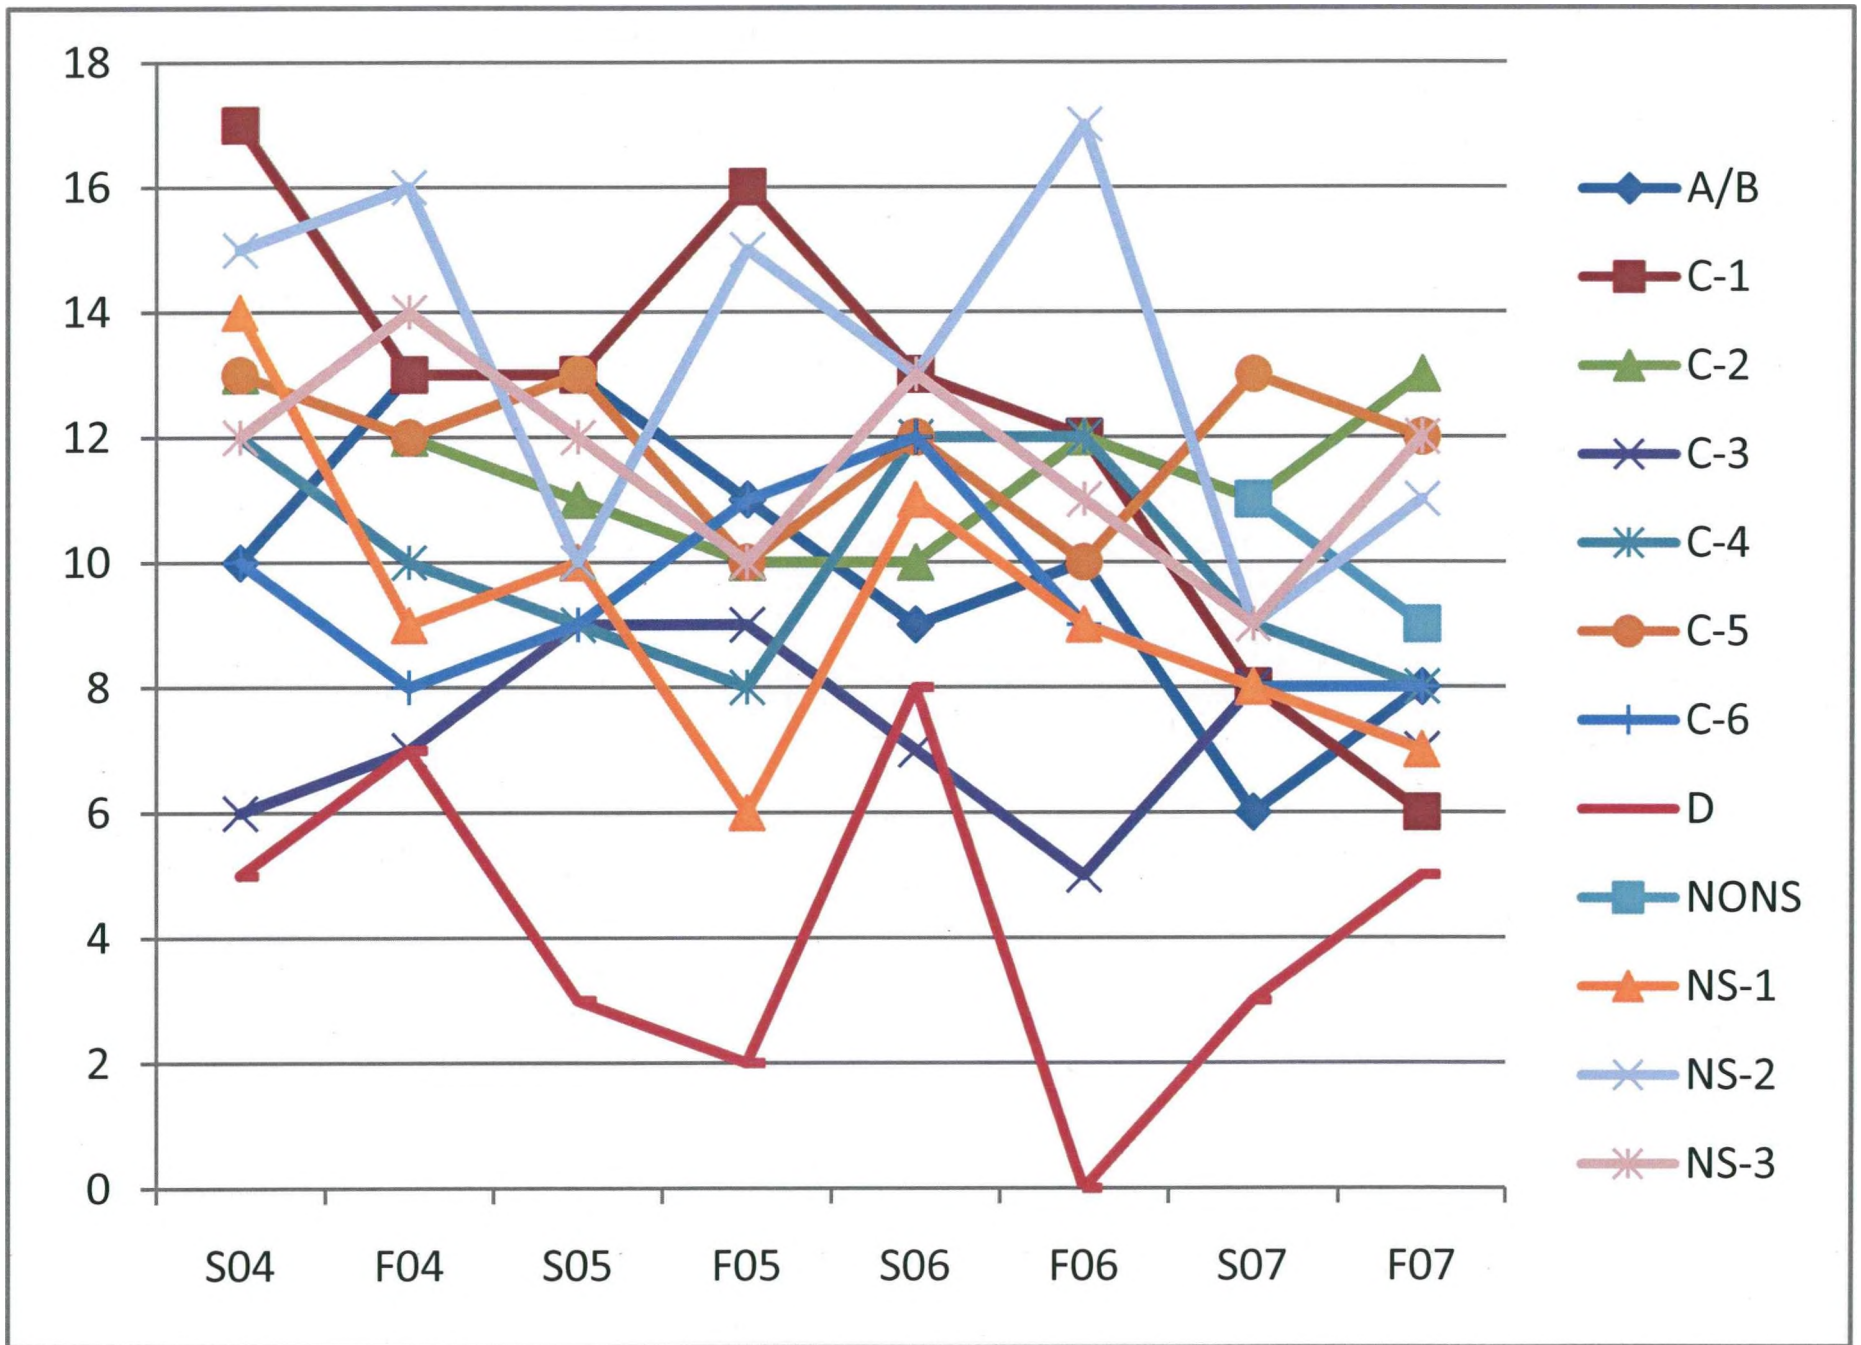

Entries by Class  
2004 -2007

**OFF SOUNDINGS CLUB**

Race Entry Data

2004 -- 2007

Class	S04			F04			S05			F05			S06			F06			S07			F07		
	Net	Entries	DNC	Net	Entries	DNC	Net	Entries	DNC	Net	Entries	DNC	Net	Entries	DNC	Net	Entries	DNC	Net	Entries	DNC	Net	Entries	DNC
A/B	10	14	1	13	13		13	11		11	9		9	10		10	7	1	6	9		8	9	1
C-1	17	13		13	15	2	13	16		16	13		13	12		12	8		8	7		6	7	1
C-2	13	14	2	12	12	1	11	12	2	10	10		10	13	1	12	12	1	11	13		13	13	
C-3	6	7		7	9		9	10	1	9	8	1	7	6	1	5	8		8	8		7	8	1
C-4	12	11	1	10	9		9	8		8	12		12	12		12	10	1	9	8		8	8	
C-5	13	13	1	12	14	1	13	11	1	10	12		12	10		10	13		13	12		12	12	
C-6	10	9	1	8	10	1	9	12	1	11	12		12	9		9	8		8	10		8	10	2
D	5	7		7	4	1	3	6	4	2	8		8	3	3	0	4	1	3	5		5	5	
J	8	7		7	7		7			0			0			0			0			0		0
M	0			0	5		5			0			0			0			0			0		0
NONS																	18	7	11	9		9		9
NS-1	14	11	2	9	12	2	10	8	2	6	11		11	9		9	9	1	8	8		7	8	1
NS-2	15	17	1	16	12	2	10	16	1	15	13		13	17		17	11	2	9	12		11	12	1
NS-3	12	14		14	12		12	10		10	13		13	11		11	11	2	9	12		12	12	
Total	135	137	9	128	134	10	124	120	12	108	121	1	120	112	5	107	119	16	103	113	7	106	113	7
Spinnaker	94	95	6	89	98	6	92	86	9	77	84	1	83	75	5	70	70	4	66	72	5	67	72	5
NS	41	42	3	39	36	4	32	34	3	31	37	0	37	37	0	37	49	12	37	41	2	39	41	2
NS%	30			30			26			29			31			35			36			37		
Guests/S	14			15			8			9			7			12			8			14		
Guests/NS	5			7			6			4			2			6			17			9		
D 2				3			1			2			4			4			1			2		
NONS																		15				7		
Total Guests	19			22			14			13			9			18			25			23		
Guest%	14			17			11			12			8			17			24			22		

DNCs are adjusted out of the entry numbers as those entries were essentially withdrawn.

Class D & NONS guests are included in the NS Guests total & listed separately for information only.

Class J and Class M participation is moved into Classes C-2 and C-1 respectively as that is where the remnants have ended up.

Spinnaker Non-Spinnaker  
2004 - 2007

Entries by Class  
2004 - 2007

Guest Class Selection  
2004 - 2007

Guest Participation  
2004 - 2007