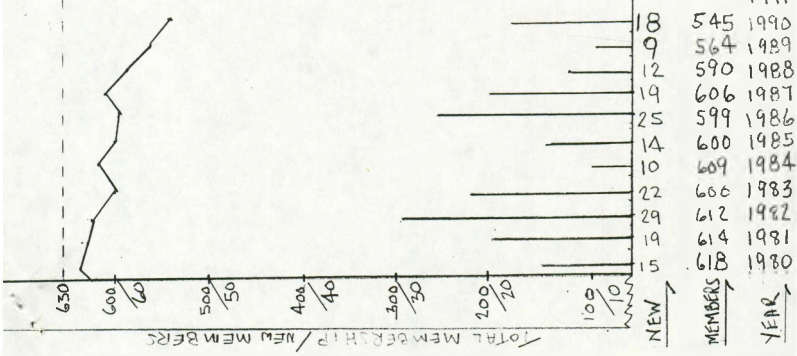

GFF SOUNDINGS CLUB MEMBERS
(AS OF FALL BOARDED MEETING)

630

OFF SOUNDINGS CLUB MEMBERS

TOTAL MEMBERSHIP

600
500
400
300
200
100
0

10	1984
22	1983
29	1982
19	1981
15	1980
18	1979
15	1978
29	1977
28	1976
23	1975
23	1974
43	1973
24	1972
24	1971
32	1970
21	1969
21	1968
26	1967
24	1966
29	1965
21	1964
15	1963
10	1962
9	1961
9	1960
4	1959
8	1958
11	1957
12	1956
9	1955
15	1954
8	1953
6	1952
6	1951
5	1950
13	1949
6	1948
7	1947
5	1946
3	1945
1	1944
0	1943
0	1942
2	1941
4	1940
4	1939
2	1938
3	1937
4	1936
1	1935
0	1934
0	1933