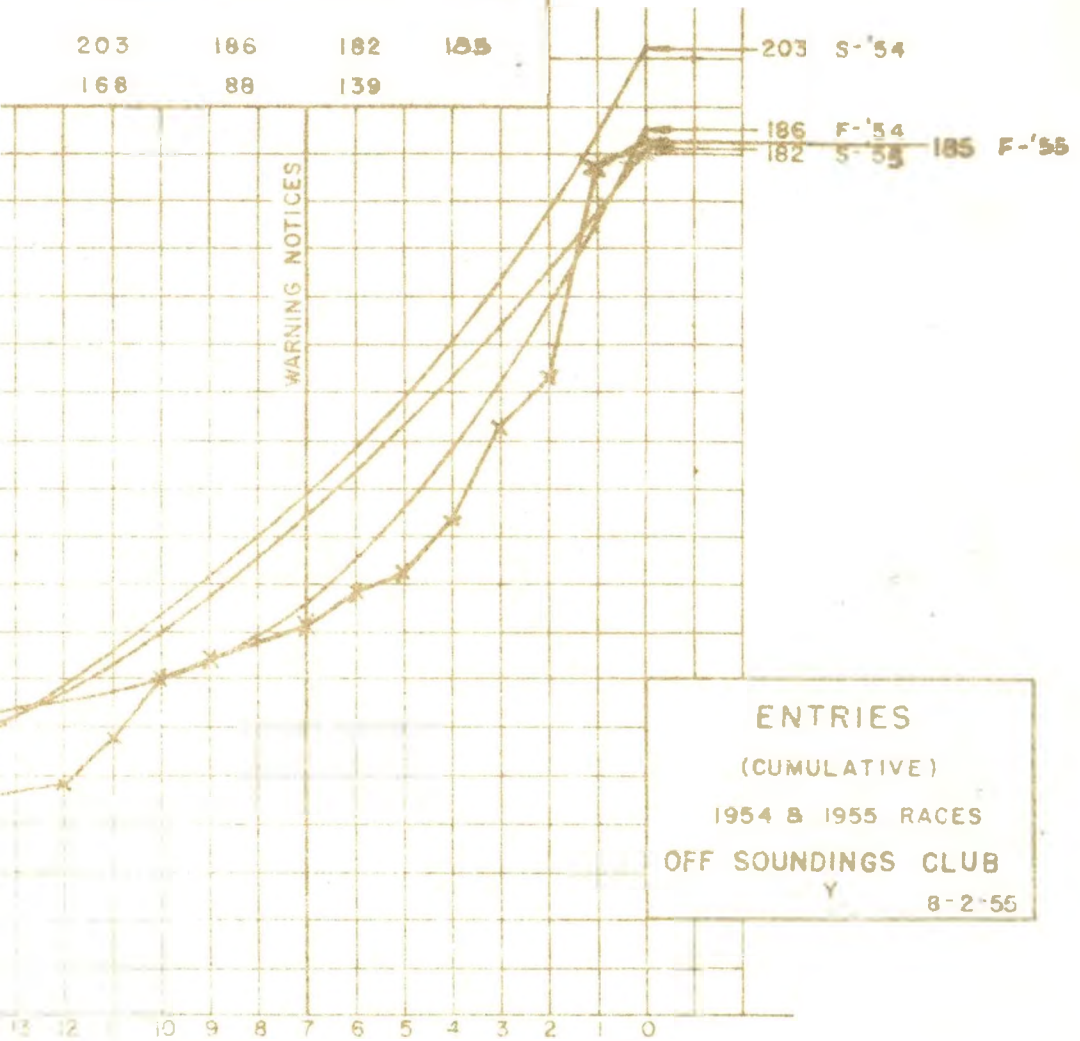

DAYS TO CLOSING DATE

DATE	1955	7/25	7/28	8/2
		4/30	5/3	5/8
	1954	7/27	7/30	8/4
		5/2	5/5	5/10

S-'54	F-'54	S-'55	F-'55
-------	-------	-------	-------

203	186	182	185
168	88	139	

ENTRIES
 (CUMULATIVE)
 1954 & 1955 RACES
 OFF SOUNDINGS CLUB
 Y
 8-2-55

8/7	8/12	8/17
5/13	5/18	5/23
8/9	8/14	8/19
5/15	5/20	5/25